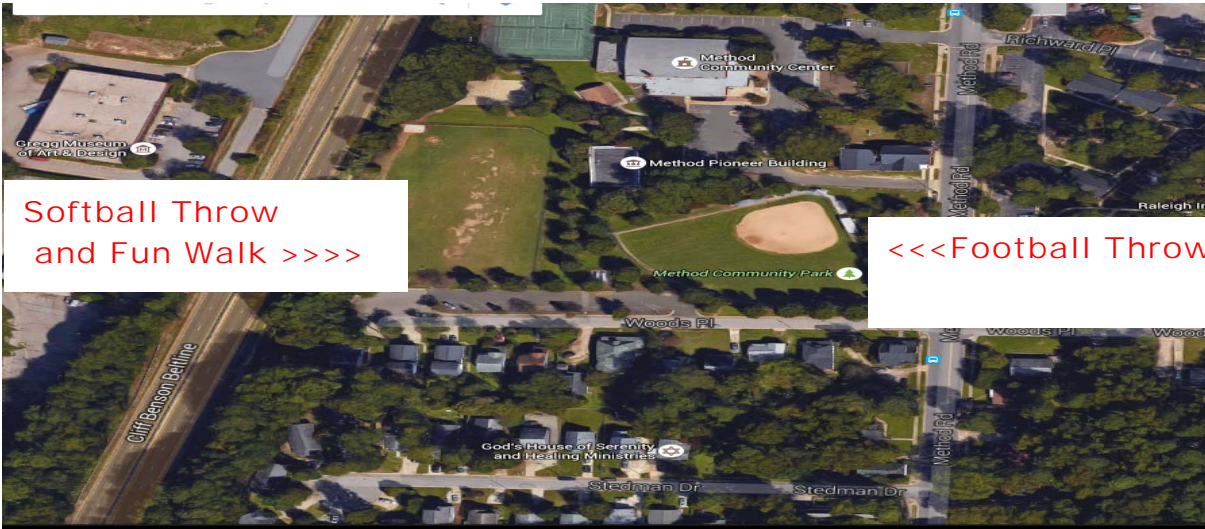

### For Shot put and Discus

Drive past Stadium Drive and Turn Right on Wisteria Ave. Take the first right, it is a Stadium entrance. Events will be on the right, park in the parking lot to the left.

### For Track Running Events, Race Walks & Long Jumps:

- Turn right on Stadium Dr., Durham County Memorial Stadium will be on your left. Parking for Track Running Events, Long Jumps and Long Jumps is immediately on the left.

# NC Senior Games State Finals 2017 Driving Directions

, Softball Throw, Football Throw and Fun Walk  
**Method Community Center**  
514 Method Rd, Raleigh, NC